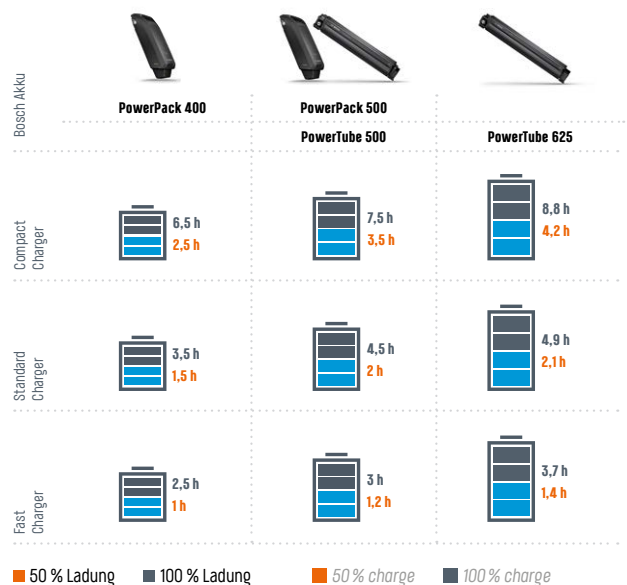

The Compact Charger is the ideal charger for all eBikers who are constantly on the move. It weighs less than 600 grams and is 40% less bulky than the Standard Charger.

STANDARD CHARGER - THE ALL-ROUNDER

The robust, functional standard charger is the all-rounder among Bosch chargers. It offers the ideal balance between performance, weight and size and is extremely versatile.

BOSCH

130

Fast Charger - der Schnellste

Der Fast Charger ist das derzeit schnellste Bosch eBike-Ladegerät und versorgt den eBike-Akku in kürzester Zeit mit Energie. Der Fast Charger ist ideal für eBikes, die viel im Einsatz sind und schnell wieder startklar sein müssen. Optimal für DualBattery mit bis zu 1.000 Wh.

Fast Charger - the fastest

The Fast Charger is the fastest Bosch eBike charger and will recharge a Bosch eBike battery in the shortest possible time. The Fast Charger is ideal for eBikes that are often used and that need to be ready for takeoff again as quickly as possible. Perfect for DualBattery with up to 1,000 Wh.

Ladezeiten

Die Ladezeit ist abhängig von der Kapazität des Akkus und vom Charger. Wie schnell die verschiedenen Akkus mit einem bestimmten Charger wieder aufgeladen werden können, verrät die folgende Grafik.

Charging times

The charging time depends on the capacity of the battery and charger. The following graphic shows how quickly the various batteries can be recharged using each specific charger.